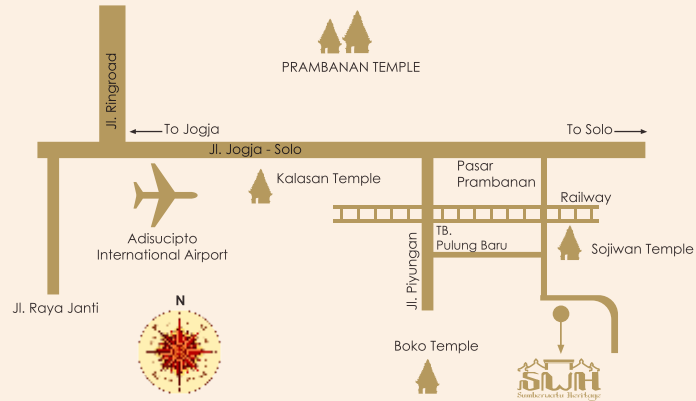

PHOTO GALLERY

SUMBERWATU HERITAGE RESORT MAP

SUMBERWATU HERITAGE RESORT

Sumberwatu Heritage Resort  
 Abhayagiri Restaurant and Banquet Service  
 Dusun Sumberwatu, Sambirejo, Prambanan,  
 Yogyakarta Indonesia 55511  
 T : +62274 4469 277  
 F : +62274 4469 257  
 E : info@sumberwatuheritage.com  
 W : www.sumberwatuheritage.com  
 Twitter : abhayagiri\_food  
 Facebook Fan page : Abhayagiri Restaurant

# *Sendratari Jonggrang*

Becoming one of the heritage tourism destinations in Yogyakarta, Sumberwatu Heritage Resort takes its part to preserve the value of tradition and culture. The presence of Sumberwatu Site as archeological site is being supervised by Heritage Conservation Agency in Yogyakarta (BPCB Yogyakarta). This hidden jewel has its strong connection with the legend of Roro Jonggrang. This site was once known as Situs Sumberwatu by the villagers surround. Located exactly at the Open Theatre with over 200-tribune ccapacity, Sumberwatu Site has become the outstanding part of its own. The stage has hydraulic system stage with cutting edge lighting also sound system that will support the most dramatic performance held.

Sendratari Jonggrang is chosen as one of the art performance show not only to entertain but also encouraging the audience to get to know more about the magnificent dance art combined with the cultural legend. More to expect is the art music performance with Gamelan, as the traditional musical instrument will be perfect combination with the traditional dance. Together with the dramatic hydraulic system stage, sound system and multimedia, experience the stunning show of Sendratari Jonggrang only at Sumberwatu Heritage Resort.